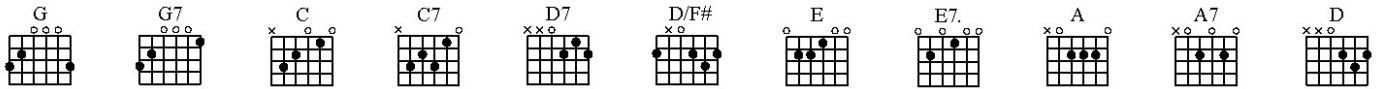

Britain Baby Blues

Copyright 2007 Imaginary Friend; Written and Performed by Imaginary Friend, from the album "A, B & C"; Published by Your Only Friend Music (BMI); All rights reserved.

Standard Tuning, **Capo at 3rd Fret** (all chord names below are relative to the capo)

BRIDGE

C C⁷ G G⁷ G G⁷
Feelin' kinda knackered, I stuff my gob with ale & chips (ale & chips)

C C⁷ G G⁷ G G⁷
I found myself a Doris and shagged her even though she's a git (she's a git)

C C⁷ G D/F# E E⁷
Now she's up the duff, but I guess that's what you get when you have it off

A A⁷ D D⁷ G G⁷ G G⁷

Here in bloody brilliant, simply smashing jolly old England

C C⁷ C C⁷

G G⁷ D⁷ ----- D* -(see tab below)- G*

G⁷ ----- G

CHORDS (relative to capo):

This song is played with a capo on the 3rd fret, so all the chords shown above are relative to that. For example, the "G" chords shown above actually sound as "Bb", etc.

NOTES:

There is a second guitar playing little embellishment riffs over the chords throughout, as well as a lead guitar. Neither of these has been tabbed out in any way.

The "D*-G*" chord indicator at the end of the song (above) represents the tab below: