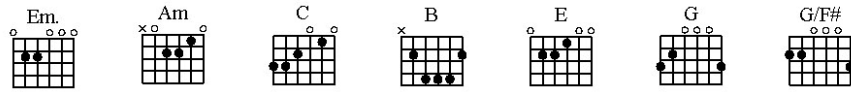

## VERSE 3 & 4

Am Em Am Em  
You gotta stop your running sometime why not stop it tonight?

Am Em C B  
It's time to face the baggage in your mind it's time to live your life

Em (with riff A)

Am Em Am Em  
Well look it baby the sun is shining it always does outside

OUTRO

Em C G G/F#  
(... car) You don't need no fast car  
(just be the star that you are)

Em C G G/F#  
(Aah) You don't need no fast car  
(just be the star that you are)

Em C G G/F#  
(Aah) You don't need no fast car  
(just be the star that you are)

Em C G G/F#  
(Aah) You don't need no fast car  
(just be the star that you are)

Em (with riff C)

## NOTES:

The "C" and "E" chords during the chorus are actually better played using their barred forms at the 3<sup>rd</sup> and 7<sup>th</sup> frets, respectively (slide up and down between them).

"Riff A" is the main riff played throughout the song (at the intro and between verses):